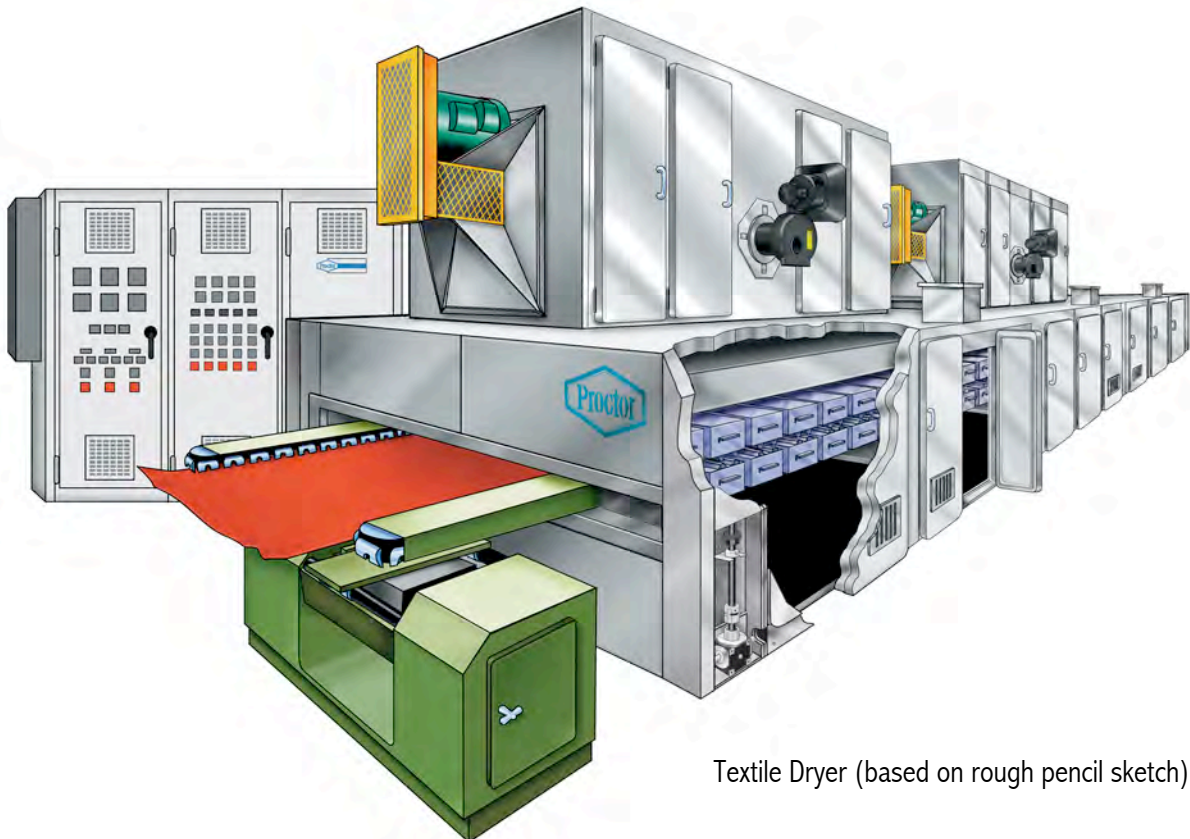

Spec cover for Aldo Leopold's *Round River* (not used)

MEDICAL

Gallstones

Brain – Language Center

Herniated Disk Surgery

Keyhole Surgery

TECHNICAL

Textile Dryer (based on rough pencil sketch)