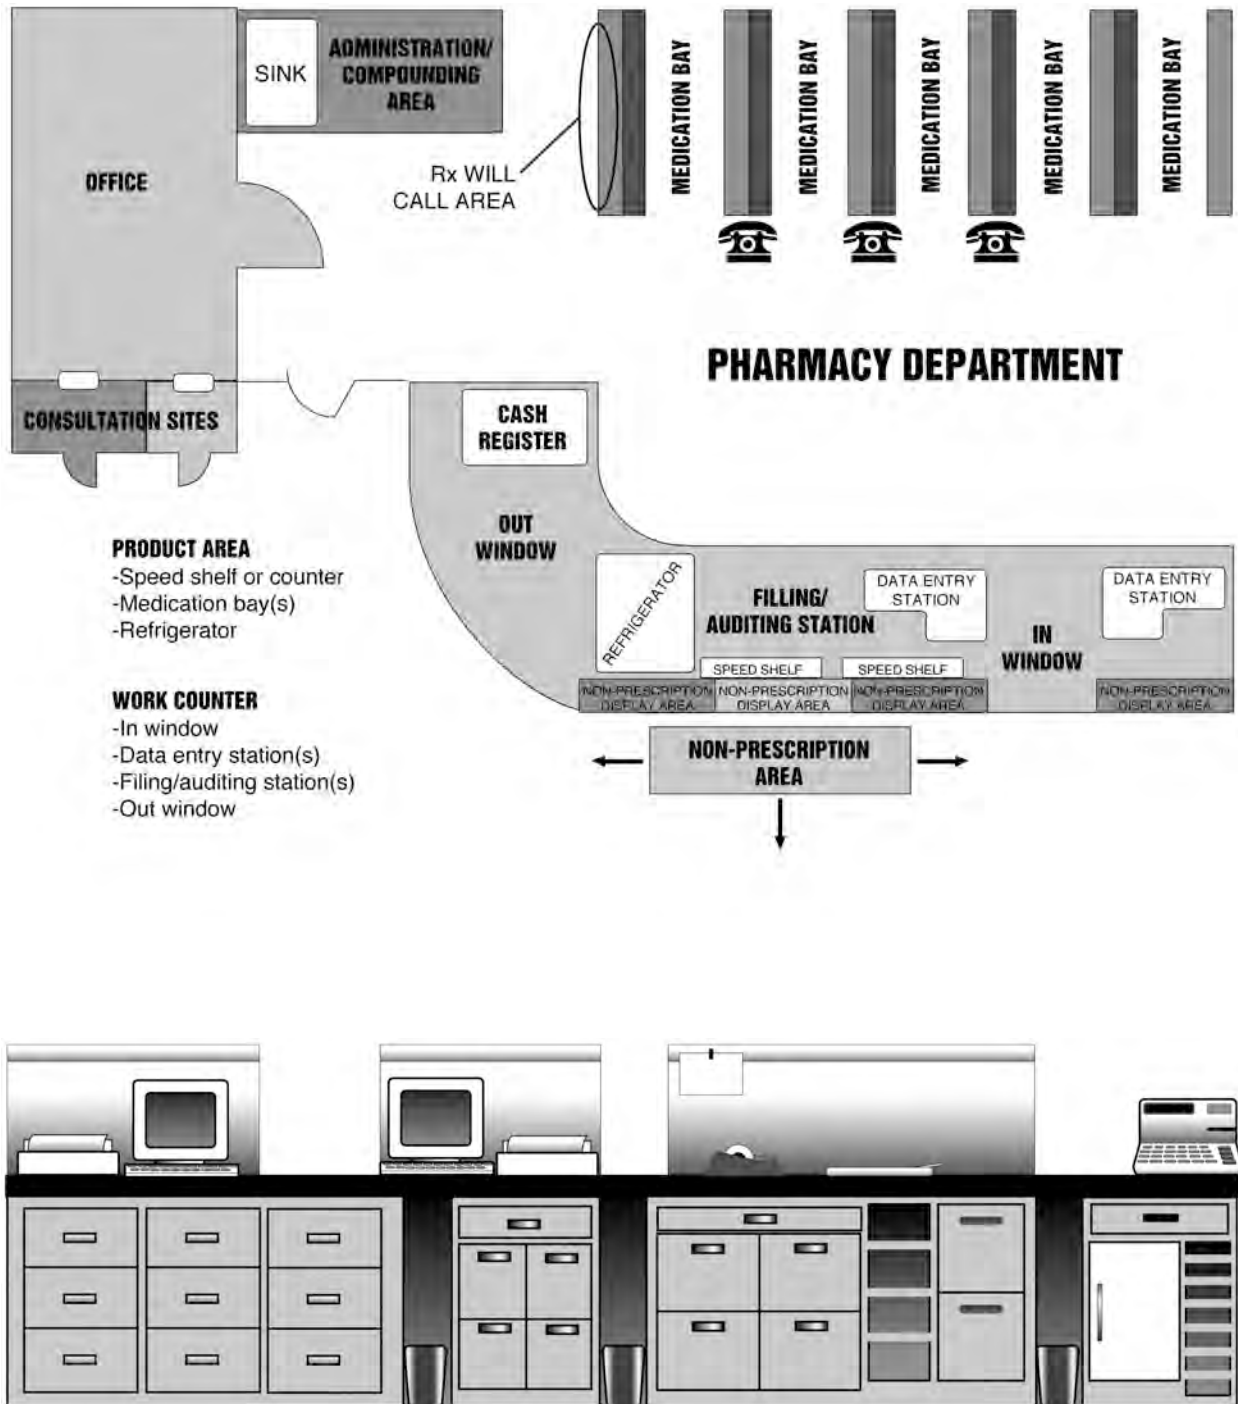

Spec cover for Aldo Leopold's *Round River* (not used)

MEDICAL

Gallstones

Brain – Language Center

Herniated Disk Surgery

Keyhole Surgery

TECHNICAL

Textile Dryer (based on rough pencil sketch)

Pillow Block –
Partial Rendering over
Wire Frame Outline

Pillow Block –
Finished Rendering

PHARMACEUTICAL ILLUSTRATION/PLANOGRAMS

Pharmacy Floor Layouts and Merchandising Planograms

Pharmacy Measuring Diagram
Illustrating Error of Parallax